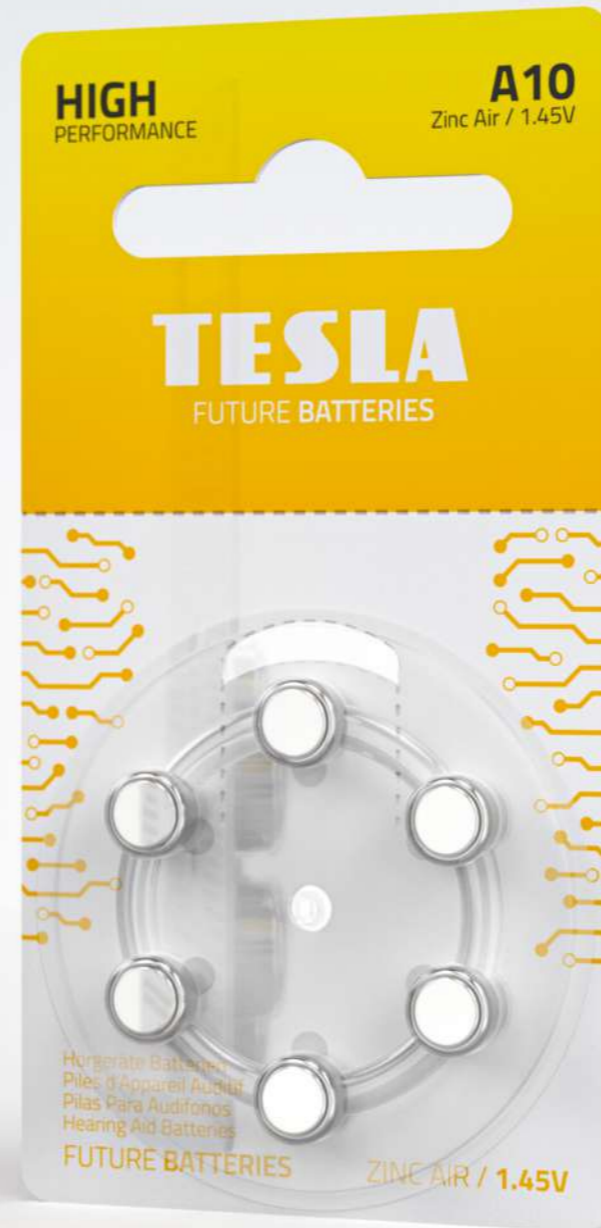

HEARING AID BATTERIES

Zinc-air batteries designed for use in special aids such as hearing aids, audio aids and other cochlear devices. These batteries are activated within 60 seconds after removing the sticker from the battery and replacing the battery in the device. They are harmless to health and environmentally friendly.