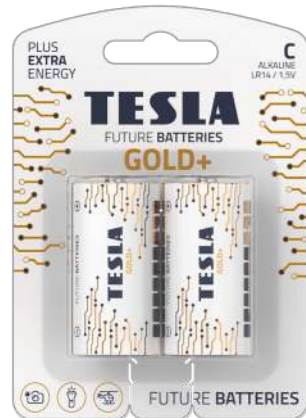

C / LR14 / 1,5V

PACKAGING & DIMENSIONS:

BLISTER - 2 PCS / PACK
82 x 115 x 25 mm
INNER BOX - 12 PACKS / BOX
155 x 95 x 135 mm
OUTER CARTON - 72 PACKS / CARTON
418 x 168 x 214 mm

GROSS WEIGHT:

147 g
1,8 Kg
11,2 Kg