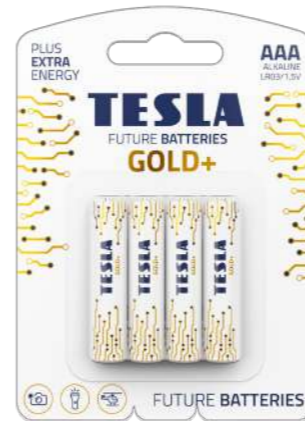

GROSS WEIGHT:

106,6 g

1,32 Kg

13,5 Kg

CARTON VOLUME:

0,0189 cbm

EAN:

AAA / LR03 / 1,5V

0,0155 cbm

EAN:

AAA / LR03 / 1,5V

PACKAGING & DIMENSIONS:

BLISTER - 4 PCS / PACK
82 x 115 x 15 mm
INNER BOX - 12 PACKS / BOX
130 x 90 x 100 mm
OUTER CARTON - 120 PACKS /
CARTON
525 x 145 x 204 mm

GROSS WEIGHT: