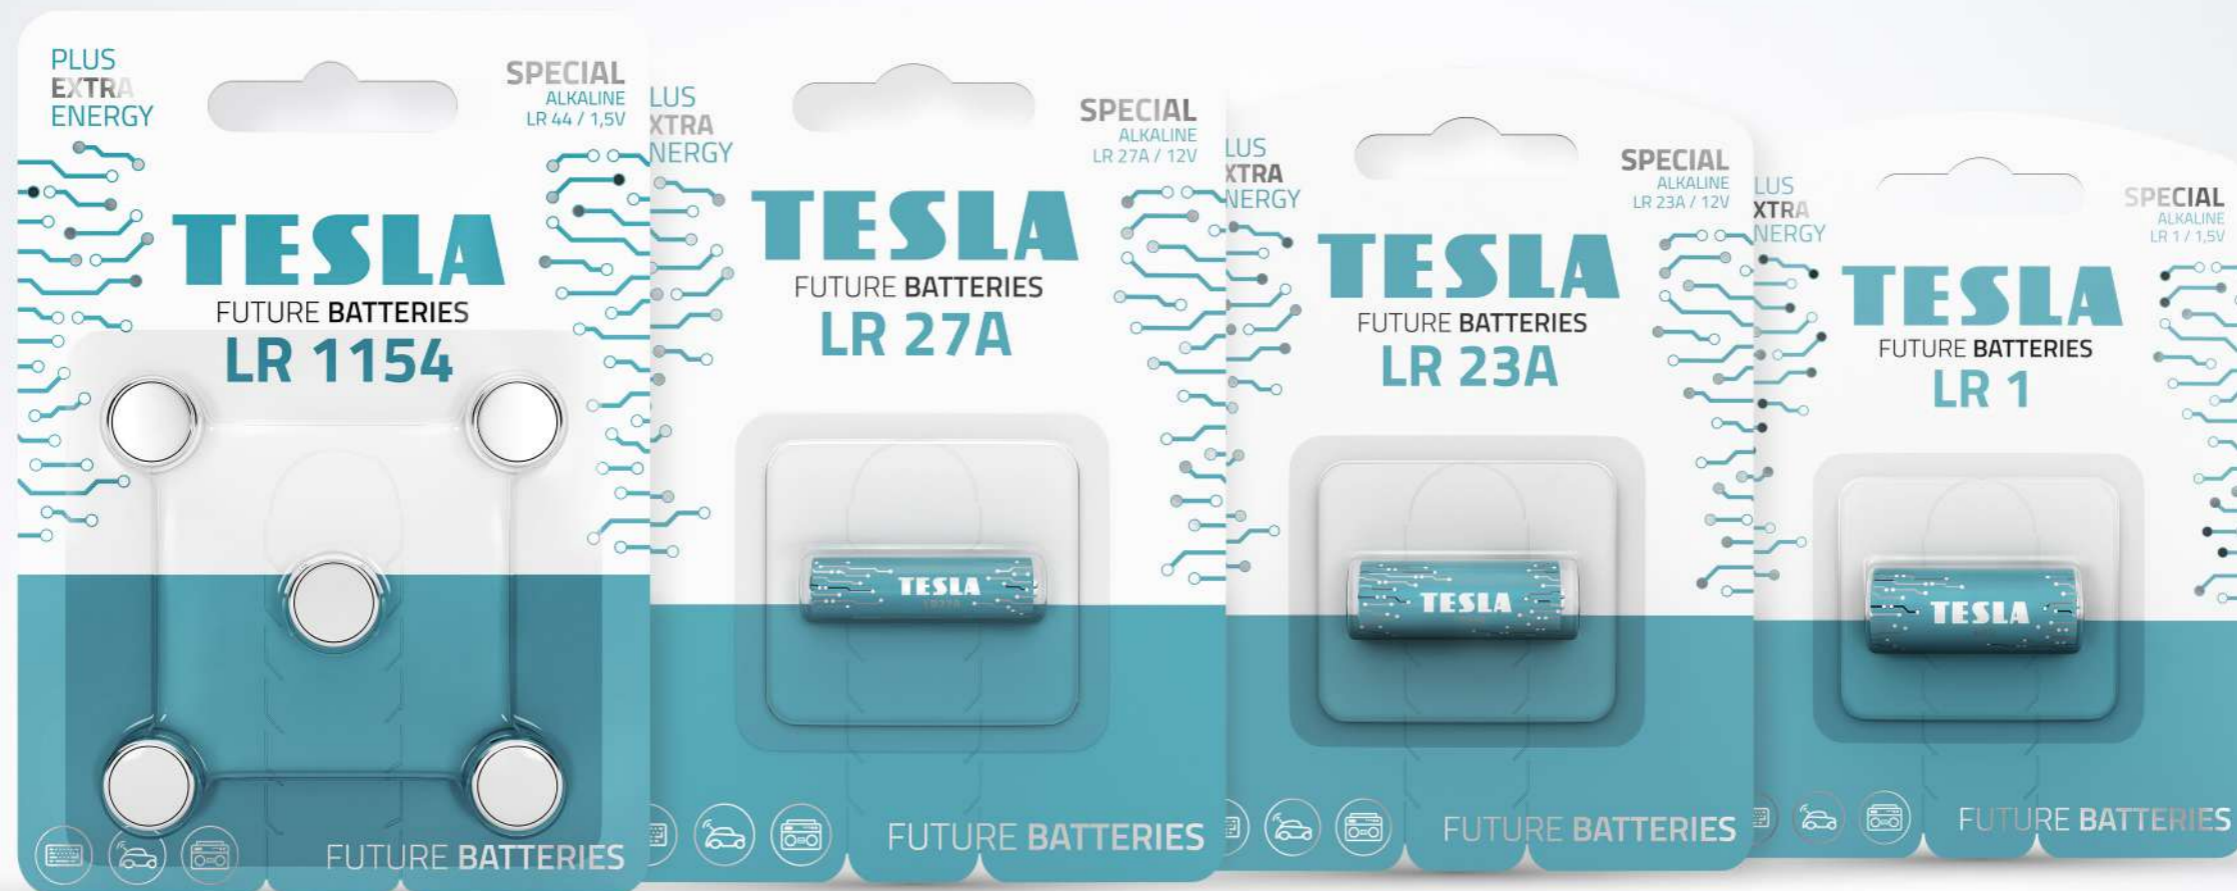

SPECIAL ALKALINE BATTERIES

Special alkaline batteries have been developed especially for use in demanding devices such as film and photographic equipment, audio-visual and medical technology, security systems and industrial plant equipment.